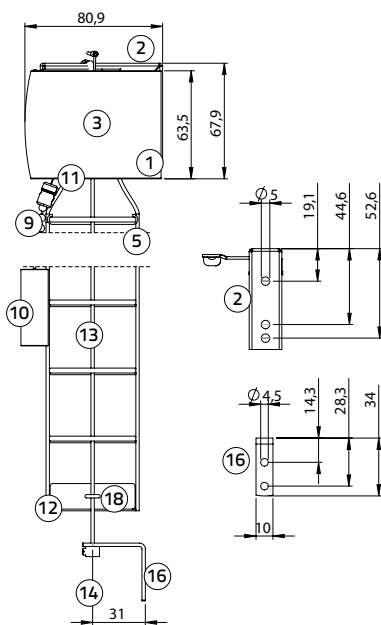

Jaloezie Solid System

50/65 mm, Motion Battery, motorketting,
zijgeleiding

- ① Bovenbak
- ② Steun
- ③ Retouren
- ④ Koof
- ⑤ Ladderkoorden
- ⑥ Batterijmotor
- ⑦ Radio-Antenne
- ⑧ Bluetooth-Antenne
- ⑨ Motorketting
- ⑩ Tassel met QR-Code
- ⑪ USB-C oplaadopening met LED
- ⑫ Onderlat
- ⑬ Optrekkkoorden
- ⑭ Zijgeleiding
- ⑮ Bevestigingsschroef zijgeleiding
- ⑯ Montagesteun zijgeleiding groot
- ⑰ Montagesteun zijgeleiding klein
- ⑱ Oog voor zijgeleiding