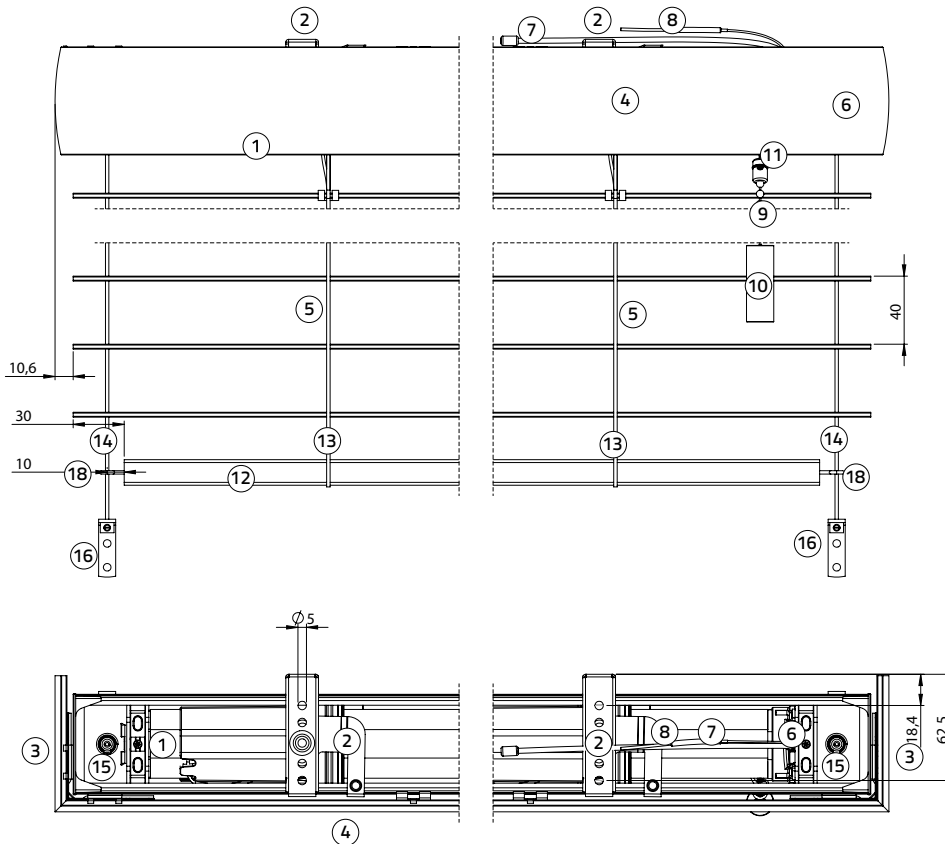

Jaloezie Solid System

50/65 mm, Motion Battery, motorketting,
zijgeleiding

- ① Bovenbak
- ② Steun
- ③ Retouren
- ④ Koof
- ⑤ Ladderkoorden
- ⑥ Batterijmotor
- ⑦ Radio-Antenne
- ⑧ Bluetooth-Antenne
- ⑨ Motorketting
- ⑩ Tassel met QR-Code
- ⑪ USB-C oplaadopening met LED
- ⑫ Onderlat
- ⑬ Optrekkkoorden
- ⑭ Zijgeleiding
- ⑮ Bevestigingsschroef zijgeleiding
- ⑯ Montagesteun zijgeleiding groot
- ⑰ Montagesteun zijgeleiding klein
- ⑱ Oog voor zijgeleiding